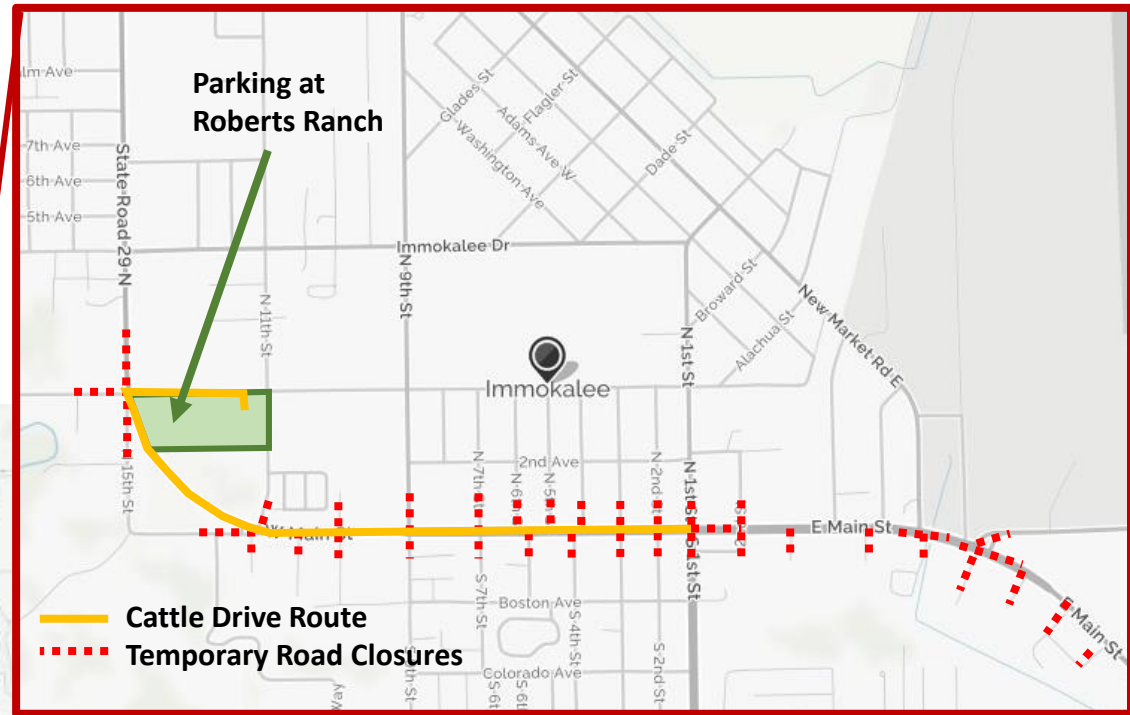

- Cattle drive temporary road closures will begin ca. 9:15am
- Viewers are strongly advised to be parked by 9:00am
- Free parking at Roberts Ranch
- Free shuttle from Roberts Ranch to cattle drive route
- Viewers are encouraged to bring lawn chairs
- Additional details at CollierMuseums.com

NAPLES • EVERGLADES • IMMOKALEE
NAPLES DEPOT • MARCO ISLAND