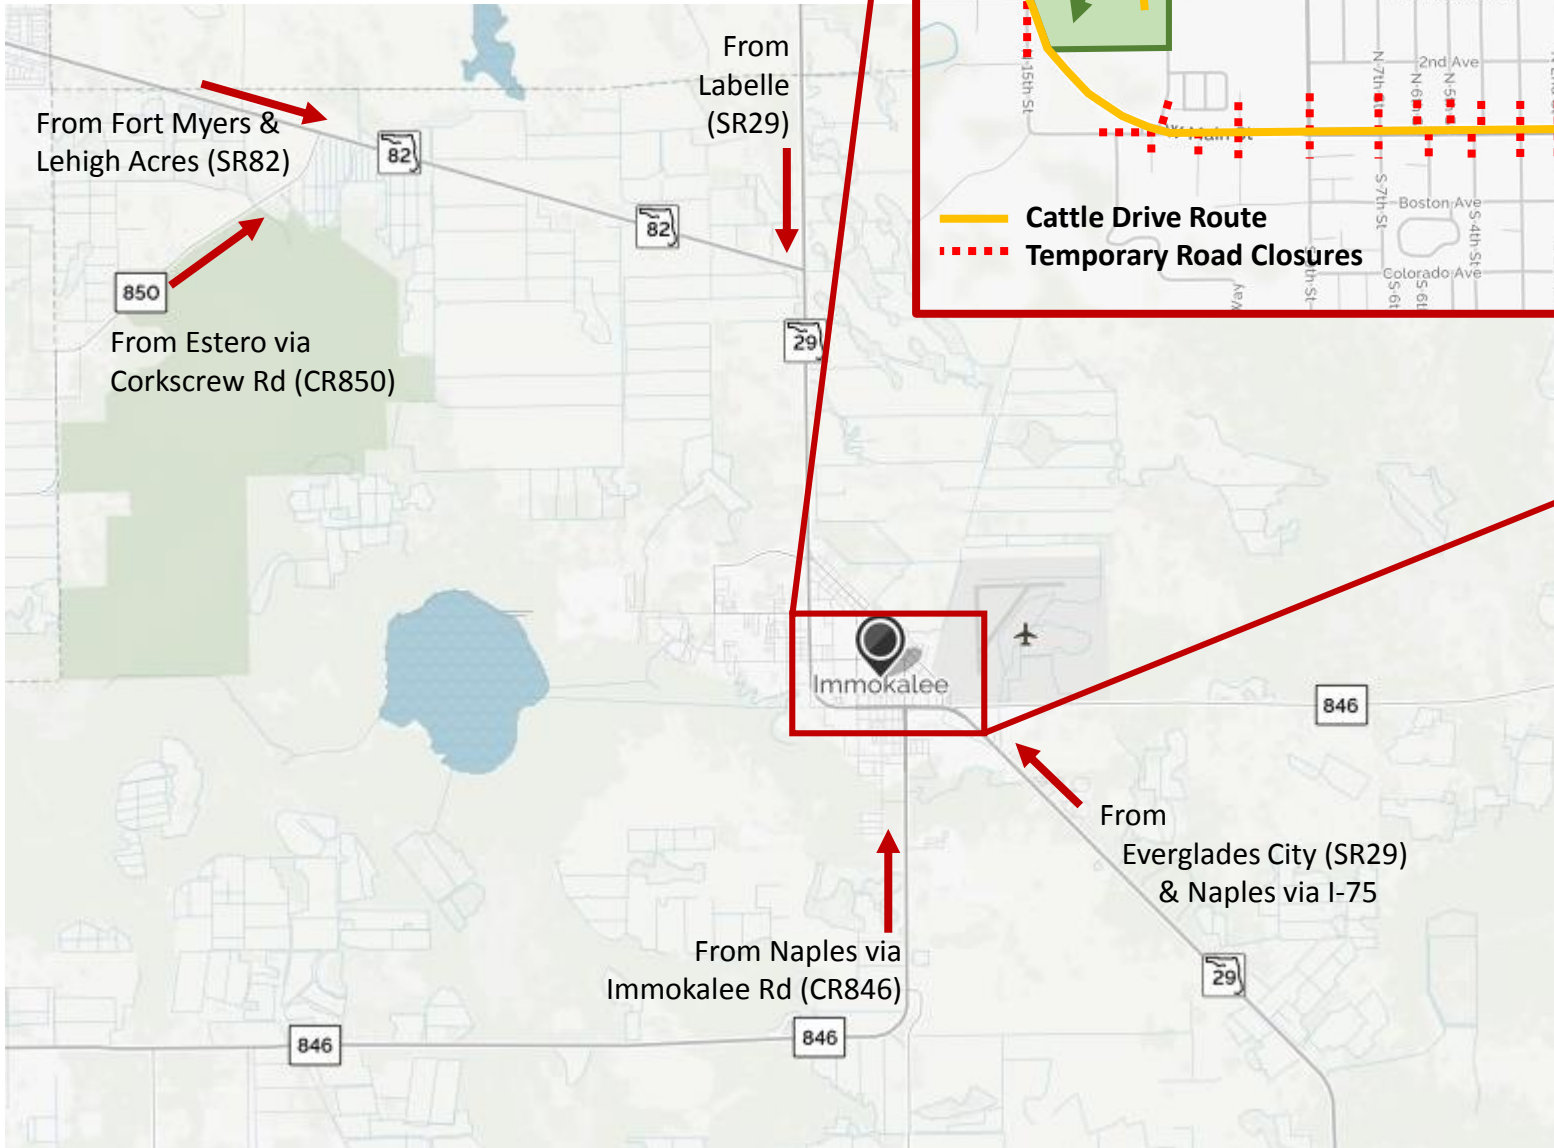

- Cattle drive temporary road closures will begin ca. 9:15am
- Viewers are strongly advised to be parked by 9:00am
- Free parking at Roberts Ranch
- Free shuttle from Roberts Ranch to cattle drive route
- Viewers are encouraged to bring lawn chairs
- Additional details at CollierMuseums.com

NAPLES • EVERGLADES • IMMOKALEE
NAPLES DEPOT • MARCO ISLAND